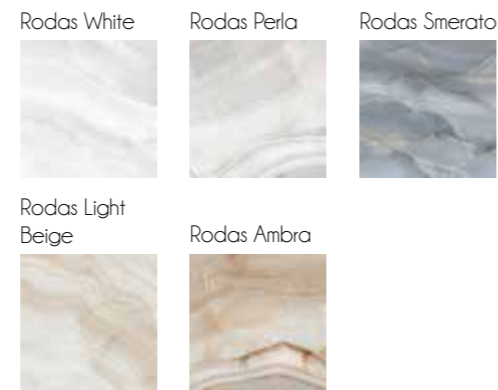

Rodas

Característica técnicas / Technical features

Formatos / Sizes

eco white

33,3x100/13"x40"

Completa la colección / Complete the collection

eco luxe